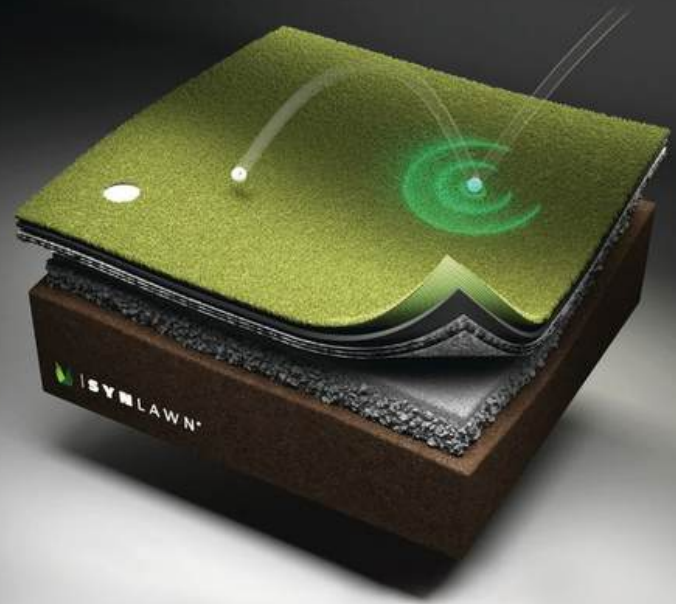

PRODUCT SELECTION

SYNLawn Golf offers a full spectrum of turf systems for every level of play and application.

PUTTING SURFACES:

- **Precision Putt®:** #1 preferred putting surface offering consistent speed and authentic roll.
- **Classic Pitch:** Designed for chipping and pitching up to 160 yards with TrueStop™; durable and realistic.
- **Classic Putt:** Great for multi-use and heavy traffic areas, including putting courses and tee boxes.

FRINGE & COLLAR OPTIONS:

- Realistic transition zones using products like SYNAugustine 847, SYNTipede 243, and SYNrye 200 to replicate natural roughs and collars.

ADDITIONAL SURFACE TYPES:

- **Rough:** Products like SYNAugustine X47 and SYNfescue 70 create tournament-style thick grass.
- **Tees:** SYNLawn Tee Strike allows the use of real golf tees.
- **Fairways:** Blended turf systems for extended chipping and approach practice.
- **Bunkers & Hazards:** Tan and white SYNSport options emulate sand; blue turf mimics water hazards.

SYNSport White & Tan (Vegas Gold)

TRUESTOP™ SYSTEM

Synthetic turf is not new to golf, but having accurate bounce, check, and roll has been difficult to achieve, until the advent of our TrueStop™ system. Built to reconstitute energy while maintaining natural play on the green, our new TrueStop™ is designed as a receiving surfacing which easily handles shots from more than 160 yards out.

Our proprietary underlayment comprised of breakthrough technology gives you the most realistic playing experience possible.

TEE STRIKE

Tee Strike Turf by SYNLawn Golf is a professional-grade artificial grass designed for tee lines, tee boxes, golf simulators, and chipping areas. Made with dense, 100% nylon fibers, it supports real tees and full swings without grabbing the clubhead. With a one-inch pile height and 120 oz. face weight, Tee Strike delivers true ball flight, realistic feel, and long-lasting durability—making it ideal for both commercial golf facilities and home installations.