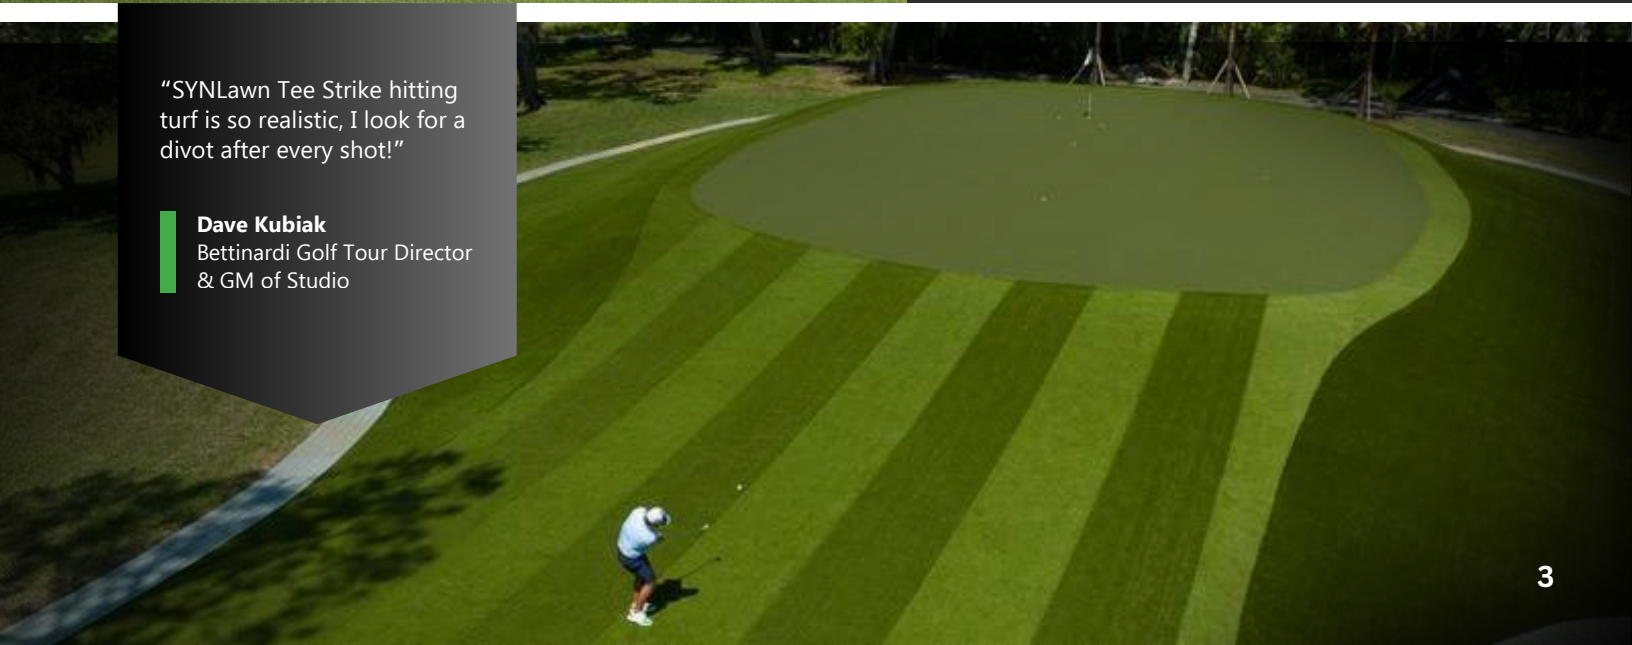

Our proprietary underlayment comprised of breakthrough technology gives you the most realistic playing experience possible.

TEE STRIKE

Tee Strike Turf by SYNLawn Golf is a professional-grade artificial grass designed for tee lines, tee boxes, golf simulators, and chipping areas. Made with dense, 100% nylon fibers, it supports real tees and full swings without grabbing the clubhead. With a one-inch pile height and 120 oz. face weight, Tee Strike delivers true ball flight, realistic feel, and long-lasting durability—making it ideal for both commercial golf facilities and home installations.

"SYNLawn Tee Strike hitting turf is so realistic, I look for a divot after every shot!"

Dave Kubiak
Bettinardi Golf Tour Director
& GM of Studio

THE NYLON ADVANTAGE

NYLON GREENS **PERFORM BETTER THAN POLYPROPELENE**