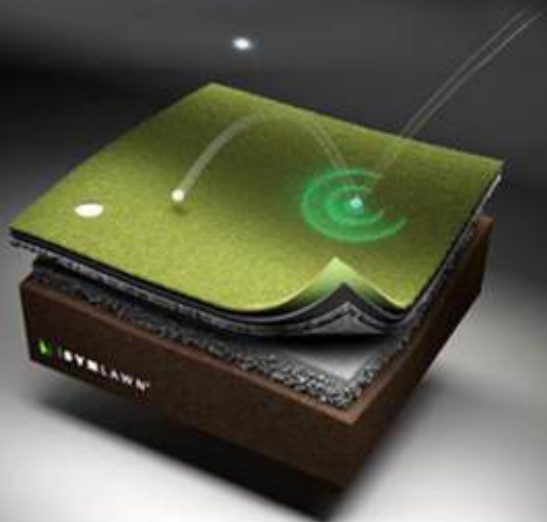

THE OFFICIAL SYNTHETIC SURFACE PARTNER

An Official Partner

PARTNER WITH THE BEST

FIRST

SYNLawn is the first and only artificial turf in professional golf.

PROVEN

SYNLawn's TGL system is the result of two years of research and development tested by TGL players, sports labs, and golf-technology leaders.

TRUESTOP

The proprietary dual-layer impact-absorption technology in this underlayment is designed to receive shots from 160+ yards and in ensuring consistency, precision, and playability for every approach.